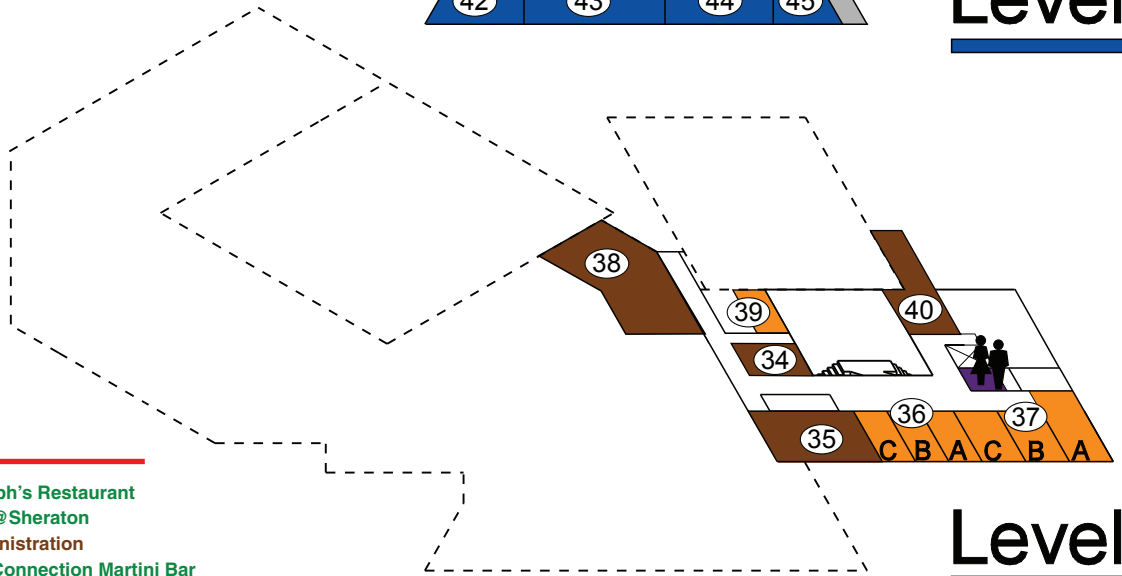

Level 3

- 41 Heritage
- 42 Olympia
- 43 Turnberry
- 44 Pinehurst
- 45 Bear Creek
- 46 Marsh Harbour
- 47 Edgewood
- 48 Meadowbrook
- 49 Links
- 50 McCormick
- 51 Sawgrass
- 52 Colony
- 53 Prefunction Area III
- 54 Riverdale
- 55 Oyster Bay
- 56 Arrowhead
- 57 Eastmoreland
- 58 Auditorium IV
- 59 St. Andrews
- 60 Torrey Pine
- 61 Pebble Beach
- 62 Edinburgh
- 63 Augusta
- 64 Grandover
- 65 Tidewater
- 66 Sandpiper
- 67 Tanglewood
- 68 Blue Ash
- 69 Victoria Ballroom

Level 3

Level 2

- 34 Accounting
- 35 Maple
- 36 Oak
- 37 Cedar
- 38 Sales and Catering
- 39 Birch
- 40 Fitness Center

Level 2

Level 1

- | | |
|-----------------------|-------------------------------|
| 1 Hotel Registration | 28 Joseph's Restaurant |
| 2 Auditorium I | 29 Link@Sheraton |
| 3 Convention Desk I | 30 Administration |
| 4 Convention Desk II | 31 The Connection Martini Bar |
| 5 Concierge | 32 Indoor Pool |
| 6 Imperial Ballroom | 33 Outdoor Pool |
| 7 The Bar Down Under | |
| 8 Skylite Café | |
| 9 Convention Desk III | |
| 10 Convention Desk IV | |
| 11 Café Espresso | |
| 12 Gift Shop | |
| 13 Prefunction Area I | |
| 14 Auditorium II | |
| 15 Convention Desk V | |
| 16 Convention Desk VI | |
| 17 Auditorium III | |
| 18 Cardinal | |
| 19 Guilford Ballroom | |
| 20 Carolina | |
| 21 Gate City | |
| 22 Old North | |
| 23 Blandwood | |
| 24 Morehead | |
| 25 Biltmore | |
| 26 Club Fifth Season | |
| 27 The Brass Bar | |

Level 1

Symbols

ELEVATORS	ESCALATORS	STAIRS	AUTOMATED TELLER MACHINE	WOMEN'S RESTROOM	MEN'S RESTROOM