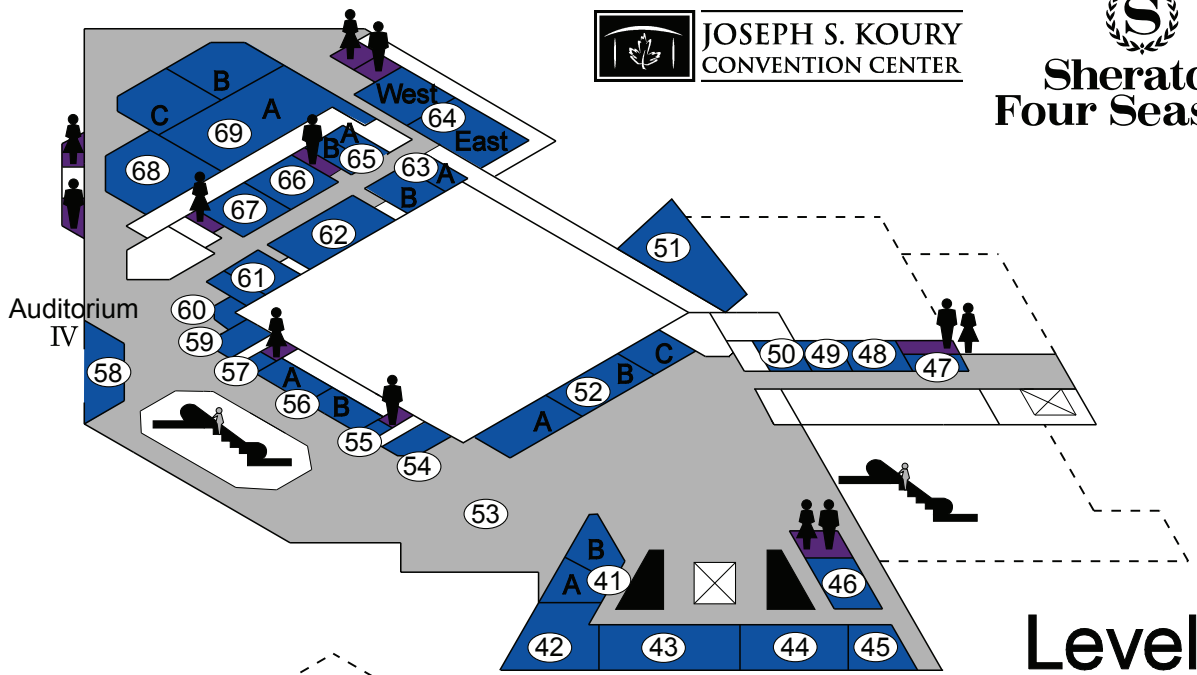

Level 3

- 41 Heritage
- 42 Olympia
- 43 Turnberry
- 44 Pinehurst
- 45 Bear Creek
- 46 Marsh Harbour
- 47 Edgewood
- 48 Meadowbrook
- 49 Links
- 50 McCormick
- 51 Sawgrass
- 52 Colony
- 53 Prefunction Area III
- 54 Riverdale
- 55 Oyster Bay
- 56 Arrowhead
- 57 Eastmoreland
- 58 Auditorium IV
- 59 St. Andrews
- 60 Torrey Pine
- 61 Pebble Beach
- 62 Edinburgh
- 63 Augusta
- 64 Grandover
- 65 Tidewater
- 66 Sandpiper
- 67 Tanglewood
- 68 Blue Ash
- 69 Victoria Ballroom

Level 3

Level 2

- 34 Accounting
- 35 Maple
- 36 Oak
- 37 Cedar
- 38 Sales and Catering
- 39 Birch
- 40 Fitness Center

Level 2

Level 1

- | | |
|-----------------------|-------------------------------|
| 1 Hotel Registration | 28 Joseph's Restaurant |
| 2 Auditorium I | 29 Link@Sheraton |
| 3 Convention Desk I | 30 Administration |
| 4 Convention Desk II | 31 The Connection Martini Bar |
| 5 Concierge | 32 Indoor Pool |
| 6 Imperial Ballroom | 33 Outdoor Pool |
| 7 The Bar Down Under | |
| 8 Skylite Café | |
| 9 Convention Desk III | |
| 10 Convention Desk IV | |
| 11 Café Espresso | |
| 12 Gift Shop | |
| 13 Prefunction Area I | |
| 14 Auditorium II | |
| 15 Convention Desk V | |
| 16 Convention Desk VI | |
| 17 Auditorium III | |
| 18 Cardinal | |
| 19 Guilford Ballroom | |
| 20 Carolina | |
| 21 Gate City | |
| 22 Old North | |
| 23 Blandwood | |
| 24 Morehead | |
| 25 Biltmore | |
| 26 Club Fifth Season | |
| 27 The Brass Bar | |

Level 1

Symbols

ELEVATORS	ESCALATORS	STAIRS	AUTOMATED TELLER MACHINE	WOMEN'S RESTROOM	MEN'S RESTROOM