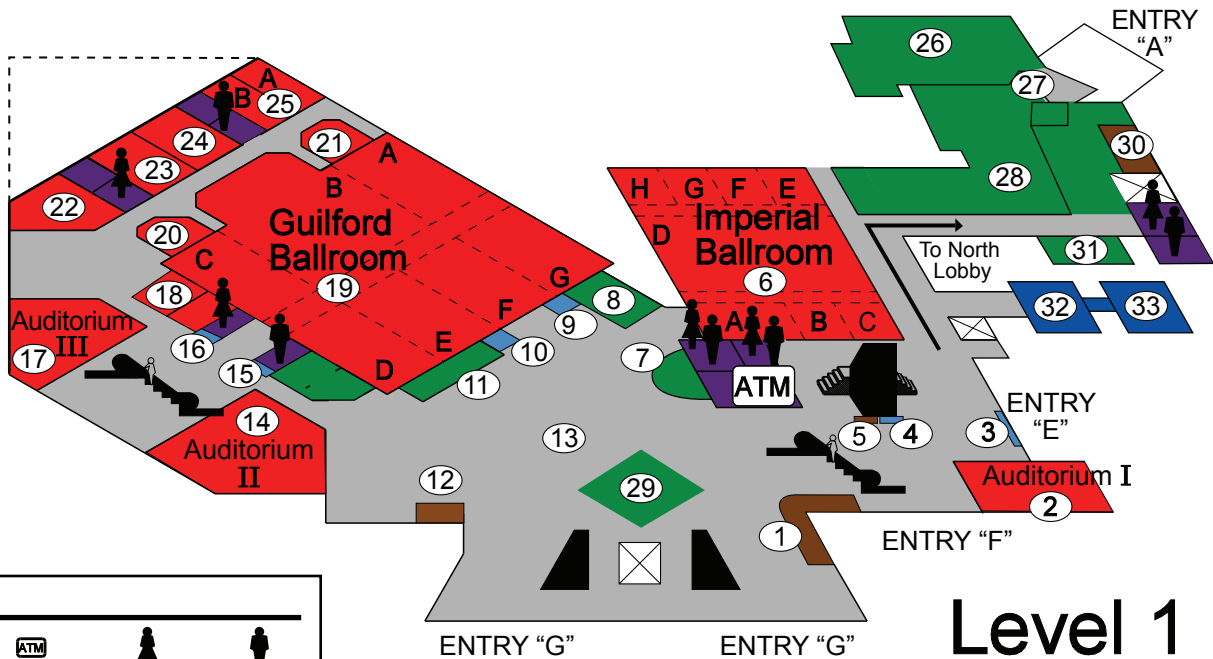

Level 3

- 41 Heritage
- 42 Olympia
- 43 Turnberry
- 44 Pinehurst
- 45 Bear Creek
- 46 Marsh Harbour
- 47 Edgewood
- 48 Meadowbrook
- 49 Links
- 50 McCormick
- 51 Sawgrass
- 52 Colony
- 53 Prefunction Area III
- 54 Riverdale
- 55 Oyster Bay
- 56 Arrowhead
- 57 Eastmoreland
- 58 Auditorium IV
- 59 St. Andrews
- 60 Torrey Pine
- 61 Pebble Beach
- 62 Edinburgh
- 63 Augusta
- 64 Grandover
- 65 Tidewater
- 66 Sandpiper
- 67 Tanglewood
- 68 Blue Ash
- 69 Victoria Ballroom

Level 3

Level 2

- 34 Accounting
- 35 Maple
- 36 Oak
- 37 Cedar
- 38 Sales and Catering
- 39 Birch
- 40 Fitness Center

Level 2

Level 1

- | | |
|-----------------------|-------------------------------|
| 1 Hotel Registration | 28 Joseph's Restaurant |
| 2 Auditorium I | 29 Link@Sheraton |
| 3 Convention Desk I | 30 Administration |
| 4 Convention Desk II | 31 The Connection Martini Bar |
| 5 Concierge | 32 Indoor Pool |
| 6 Imperial Ballroom | 33 Outdoor Pool |
| 7 The Bar Down Under | |
| 8 Skylite Café | |
| 9 Convention Desk III | |
| 10 Convention Desk IV | |
| 11 Café Espresso | |
| 12 Gift Shop | |
| 13 Prefunction Area I | |
| 14 Auditorium II | |
| 15 Convention Desk V | |
| 16 Convention Desk VI | |
| 17 Auditorium III | |
| 18 Cardinal | |
| 19 Guilford Ballroom | |
| 20 Carolina | |
| 21 Gate City | |
| 22 Old North | |
| 23 Blandwood | |
| 24 Morehead | |
| 25 Biltmore | |
| 26 Club Fifth Season | |
| 27 The Brass Bar | |

Level 1

Symbols

ELEVATORS	ESCALATORS	STAIRS	AUTOMATED TELLER MACHINE	WOMEN'S RESTROOM	MEN'S RESTROOM